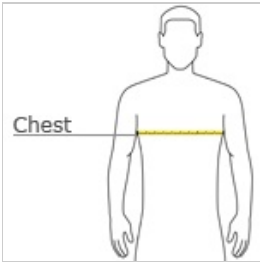

Sport-Tek® Youth PosiCharge® Classic Mesh Reversible Tank. YST500

A moisture-wicking tank with open-hole mesh for a classic look and PosiCharge technology for improved color-fastness.

- 3.6-ounce, 100% polyester mesh with PosiCharge technology
- White mesh reverse
- Double-layer construction with open, individually hemmed layers for easy decoration

CARE INSTRUCTIONS

Machine wash color with like colors. Do not use fabric softener. Do not bleach. Tumble dry low. Remove promptly. Cool iron if needed. Do not dry clean.

HOW TO MEASURE

CHEST WIDTH

Measure under the arm and around the fullest part of the chest with arms down, keeping tape horizontal.

SIZE CHART

	XS	S	M	L	XL
Size	4	6/8	10/12	14/16	18/20
Chest	25-26	26-28	28-30	30-32	32-35

COLOR INFORMATION

Black PMS NTR BLACK	Carolina Blue PMS 646C	Deep Orange PMS 173C	Forest Green PMS 5605C	Iron Grey/ White	Kelly Green PMS 554C	Maroon PMS 7645C	Purple PMS 7680C	True Navy PMS 532C	True Red PMS 7620C	True Royal PMS 2757C