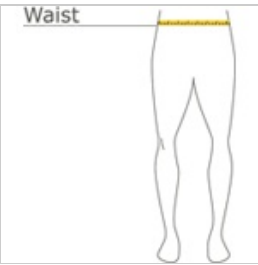

Sport-Tek® PosiCharge® Competitor™ Pocketed Short. ST355P

Our lightweight, unlined short with pockets wicks moisture and locks in colors.

- 3.8-ounce, 100% polyester interlock with PosiCharge technology
- Removable tag for comfort and relabeling
- Elastic waistband
- Continuous loop drawcord
- Side pockets
- 9-inch inseam

front

back

HOW TO MEASURE

WAIST

Measure around the smallest part of the natural waist.

SIZE CHART

	XS	S	M	L	XL	2XL	3XL	4XL
Waist	26-28	29-31	32-34	35-37	38-40	41-43	44-47	48-51

COLOR INFORMATION