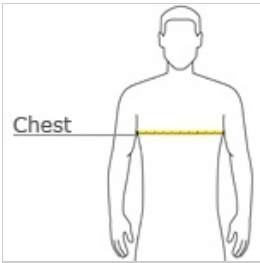

- 3.8-ounce, 100% polyester with PosiCharge technology
- Removable tag for comfort and relabeling
- Set-in sleeves

Given the extreme heat required for sublimation, please consult with your decorator. It is highly recommended to sample test product by color before production.

HOW TO MEASURE

CHEST WIDTH

Measure under the arm and around the fullest part of the chest with arms down, keeping tape horizontal.

SIZE CHART

	XS	S	M	L	XL	2XL	3XL	4XL
Chest	32-34	35-37	38-40	41-43	44-46	47-49	50-53	54-57