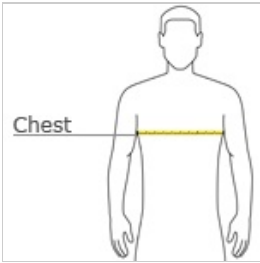

DISCONTINUED Sport-Tek® PosiCharge® Baseball Jersey. ST205

The ideal blend of a moisture-wicking, vintage look and state-of-the-art PosiCharge color protection.

- 4.4-ounce, 100% polyester pique with PosiCharge technology
- Tag-free label
- Curved hem

front

back

HOW TO MEASURE

CHEST WIDTH

Measure under the arm and around the fullest part of the chest with arms down, keeping tape horizontal.

SIZE CHART

	XS	S	M	L	XL	2XL	4XL
Chest	32-34	35-37	38-40	41-43	44-46	47-49	54-57