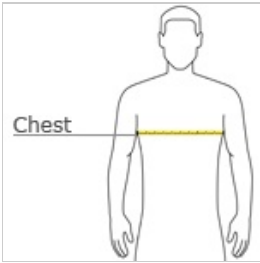

## DISCONTINUED Unisex V-neck Scrub Top SCRUBTOP

Stay comfortable throughout your shift in this soft, easy care scrub top. The pullover style lets you dress and undress with ease.

- 65/35 poly/cotton
- V-neckline
- Left chest pocket
- Even hem
- Machine washable

### HOW TO MEASURE

#### CHEST WIDTH

Measure under the arm and around the fullest part of the chest with arms down, keeping tape horizontal.