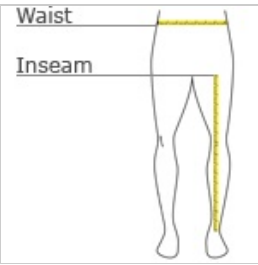

DISCONTINUED CornerStone® Unisex Drawstring Scrub Bottom SCRUBBTM

Designed for all professionals, this comfortable, easy care scrub bottom pulls on and off with ease.

- 65/35 poly/cotton
- Interior drawstring waist
- Single back pocket
- Straight leg
- Machine washable

CARE INSTRUCTIONS

Machine wash cold with similar colors, Do not bleach, Tumble dry low, Remove promptly, Warm iron if needed.

HOW TO MEASURE

WAIST

Measure around the smallest part of the natural waist.

INSEAM

Measure a similar style pant that fits well and is the desired length. Measure from the crotch seam to the hem.

SIZE CHART

	XS	S	M	L	XL	2XL	3XL
Waist	25-27	28-30	31-33	34-37	38-41	42-45	46-49
Hips	33-35	36-38	39-41	42-45	46-49	50-53	54-57