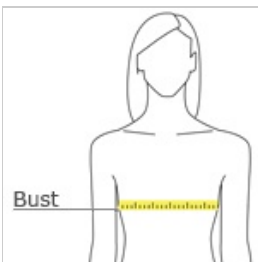

- 360 g/m2 95/5 polyester/elastane luxe heathered stretch fleece
- Mid-weight luxe stretch fleece poncho
- Cowl neck
- Front pouch pocket
- Overlay tape binding on cuffs and hem
- Split high/low hem for a feminine touch and added coverage
- Contrast The North Face logo heat transfer on right back shoulder
- The North Face® products have decoration requirements that require special handling procedures and may need additional time to fulfill

front

back

HOW TO MEASURE

BUST

Measure under the arm and around the fullest part of the bust with arms down, keeping tape horizontal.

SIZE CHART

	S	M	L	XL	2XL
Bust	33-35	36-38	39-41	42-44	45-48

COLOR INFORMATION