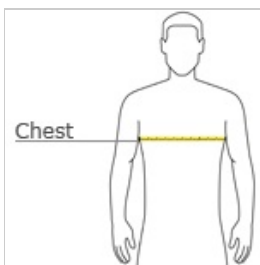

The North Face® Canyon Flats Fleece Hooded Jacket. NF0A3LHH

Climbing, biking or hiking in cool weather isn't a problem in this durable, smooth-faced fleece hoodie crafted for warmth.

- 243 g/m2 100% polyester fleece
- Smooth-faced fleece with a brushed interior for comfort
- Vislon center front zipper
- Concealed-zip right chest pocket with welding detail
- Raglan sleeves for extra mobility
- Secure-zip hand pockets
- Contrast, high-density The North Face logo heat transfer on left sleeve
- The North Face® products have decoration requirements that require special handling procedures and may need additional time to fulfill

front

back

BENEFITS

BREATHABLE: Mid-weight fabrics that help regulate body temperature.

CARE INSTRUCTIONS

Machine wash separately on delicate cycle in warm water. Secure and close all zippers, and hook and loop closures before wash. Turn garment inside out. Do not use bleach or softeners. Tumble dry low heat or for best results line dry. Do not iron or dry clean.

HOW TO MEASURE

CHEST WIDTH

Measure under the arm and around the fullest part of the chest with arms down, keeping tape horizontal.

SIZE CHART

	S	M	L	XL	2XL	3XL
Chest	36-38	39-41	42-44	45-48	49-52	53-56

COLOR INFORMATION