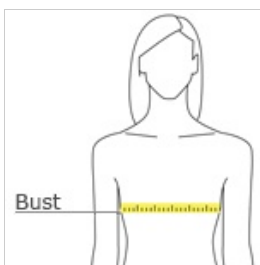

HOW TO MEASURE

BUST

Measure under the arm and around the fullest part of the bust with arms down, keeping tape horizontal.

SIZE CHART

	S	M	L	XL	2XL
Size	4/6	8/10	12/14	16/18	20/22
Bust	33-35	36-38	39-41	42-44	45-48

COLOR INFORMATION