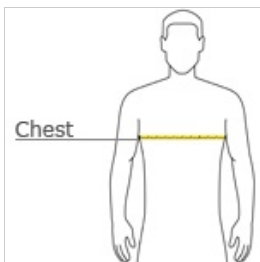

The North Face® Canyon Flats Fleece Jacket. NF0A3LH9

Protect yourself from the elements at work or play with this sleek, smooth-faced fleece built for rock-solid durability and easy movement.

- 243 g/m2 100% polyester fleece
- Due to different fabric specs, please allow for slight color variations between the Ladies Canyon Flats Stretch Fleece Jacket and the Adult Canyon Flats Fleece Jacket.
- Smooth-faced fleece with a brushed interior for comfort
- Vislon center front zipper
- Concealed-zip right chest pocket with welding detail
- Raglan sleeves for extra mobility
- Secure-zip hand pockets
- Contrast, high-density The North Face logo heat transfer on left sleeve
- The North Face® products have decoration requirements that require special handling procedures and may need additional time to fulfill

front

back

BENEFITS

BREATHABLE: Mid-weight fabrics that help regulate body temperature.

CARE INSTRUCTIONS

Machine wash separately on delicate cycle in warm water.

Secure and close all zippers, and hook and loop closures before wash. Turn garment inside out. Do not use bleach or softeners. Tumble dry low heat or for best results line dry. Do not iron or dry clean.

HOW TO MEASURE

CHEST WIDTH

Measure under the arm and around the fullest part of the chest with arms down, keeping tape horizontal.

SIZE CHART

| | S | M | L | XL | 2XL | 3XL |
|-------|-------|-------|-------|-------|-------|-------|
| Chest | 36-38 | 39-41 | 42-44 | 45-48 | 49-52 | 53-56 |