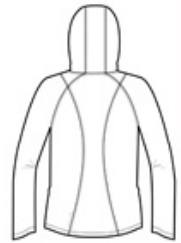

LAYERABLE WARMTH  
STRETCH  
REFLECTIVE DETAILS

- 6.2-ounce, 100% poly heather
- Interior textured fleece
- Reflective OGIO Endurance heat transfer label for tag-free comfort
- Three-panel hood with drawcord and toggles
- Reflective O heat transfer at hood
- Lower front zippered pockets with reflective taping and clear silicone zipper pulls
- Set-in sleeves with shaped cuffs and thumbholes for warmth
- Reflective O Endurance heat transfer at back left panel
- Reflective O heat transfer at front right hem

**CARE INSTRUCTIONS**

Machines wash cold with like colors. Do not bleach. Tumble dry low. Cool iron if necessary. Do not use softeners. Do not dry clean.

front

back

**HOW TO MEASURE**

**BUST**

Measure under the arm and around the fullest part of the bust with arms down, keeping tape horizontal.