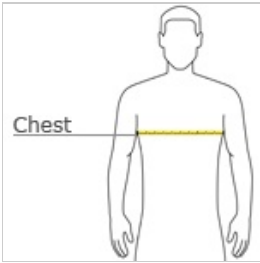

DISCONTINUED Gildan® Heavy Cotton™ Tank Top. G5200

- 5.3-ounce, 100% cotton
- 50/50 cotton/poly (Graphite Heather)
- Tearaway label
- Banded neck and armholes

front

back

HOW TO MEASURE

CHEST WIDTH

Measure under the arm and around the fullest part of the chest with arms down, keeping tape horizontal.

SIZE CHART

	XS	S	M	L	XL	2XL	3XL
Chest	30-32	34-36	38-40	42-44	46-48	20-52	54-56

COLOR INFORMATION

*Not all sizes are available in every color.