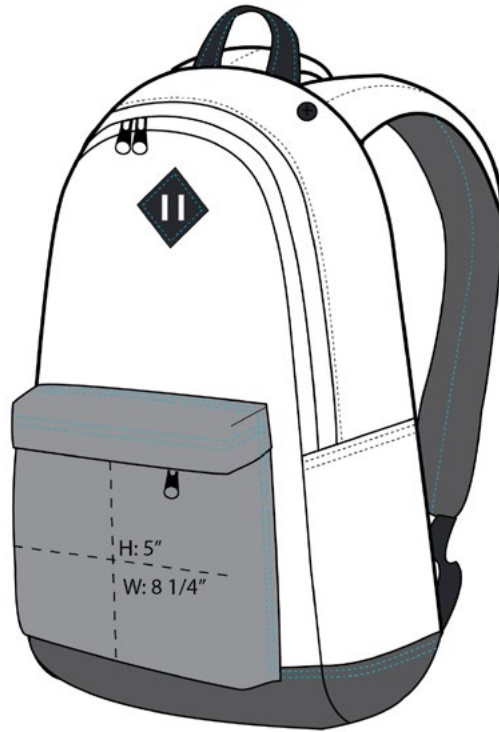

Retro Backpack. DT715

A throwback to another age--now in bold color.

- 600D polyester canvas
- Interior striped lining
- Front zippered pocket
- Media port
- Interior pocket
- Padded shoulder straps
- 17.75”h x 12.25w” x 5.25d”; Approx. 1,142 cubic inches

Bags not intended for use by children 12 and under.

COLOR INFORMATION

Electric Purple
PMS COOL
GREY !! C

Military Camo
PMS PAT-
TERENED

Neon Green
PMS NO
MATCH

Neon Orange
PMS NO
MATCH

Neon Pink
PMS NO
MATCH

New Red
PMS 200 C

Royal
PMS 7685 C

Retro Backpack. DT715

FRONT VIEW