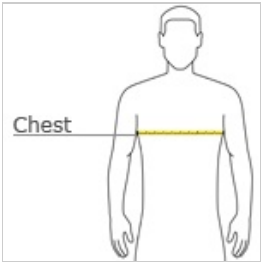

# DISCONTINUED District® Astro Tee. DT365A

A cosmos of intermixed colors.

- 4-ounce, 60/40 combed ring spun cotton/poly, 36 singles
- Tear-away label
- Shoulder to shoulder taping

Please note: This product is transitioning from woven labels to tear-away labels. Your order may contain a combination of both labels.

front

back

## HOW TO MEASURE

### CHEST WIDTH

Measure under the arm and around the fullest part of the chest with arms down, keeping tape horizontal.