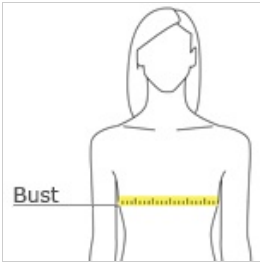

Juniors Core Fleece Full-Zip Hoodie DT290

Zip up a cool look in this classic hoodie.

- 8.3-ounce, 60/40 cotton/poly fleece
- White drawcord and inside trim
- Metal zipper

front

back

HOW TO MEASURE

BUST

Measure under the arm and around the fullest part of the bust with arms down, keeping tape horizontal.

SIZE CHART

	L	XXL	3XL	4XL	XL	XS	S	M
Size	11/13	19/21	21/23	23/25	15/17	0/1	3/5	7/9
Chest	36-37	41-43	44-46	47-49	38-40	30-31	32-33	34-35

COLOR INFORMATION