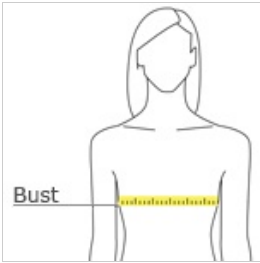

Juniors 1x1 Rib Tank. DT235

This essential adds color and comfort to any look.

- 6.2-ounce, 100% ring spun combed cotton, 30 singles

front

back

HOW TO MEASURE

BUST

Measure under the arm and around the fullest part of the bust with arms down, keeping tape horizontal.

SIZE CHART

	XXL	3XL	4XL	XS	S	M	L	XL
Size	17/19	19/21	21/23	0/1	3/5	7/9	11/13	15/17
Bust	40-41	42-44	45-47	30-31	30-32	33-35	36-37	38-39

COLOR INFORMATION