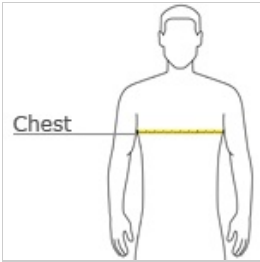

## Young Mens Core Fleece Full-Zip Hoodie DT190

Basic--but miles away from boring.

- 8.3-ounce, 60/40 cotton/poly fleece
- White drawcord and inside trim
- Metal zipper

front

back

### HOW TO MEASURE

#### CHEST WIDTH

Measure under the arm and around the fullest part of the chest with arms down, keeping tape horizontal.