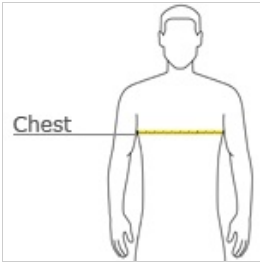

## Young Mens Cotton Ringer Tank DT1500

This ringer runs rings around standard tanks.

- 3.8-ounce, 100% ring spun combed cotton, 40 singles

### HOW TO MEASURE

#### CHEST WIDTH

Measure under the arm and around the fullest part of the chest with arms down, keeping tape horizontal.