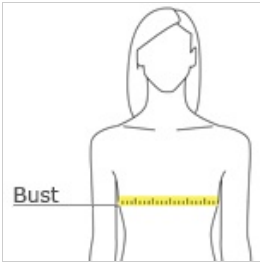

Ladies Mini Stripe Gathered Racerback Tank. DM421

Our mini stripe tank has gathers in the back for easygoing movement.

- 4-ounce, 100% ring spun combed cotton yarn dye, 30 singles

front

back

HOW TO MEASURE

BUST

Measure under the arm and around the fullest part of the bust with arms down, keeping tape horizontal.

SIZE CHART

	XS	3XL	4XL
Size	0/2	22/24	24/26
Bust	32-34	48-50	51-53

COLOR INFORMATION