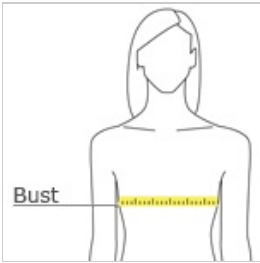

BELLA+CANVAS.

BELLA+CANVAS® Women's Relaxed Triblend V-Neck Tee BC6415

- Relaxed fit
- Tear-away label
- Side seamed
- 3.8-ounce, 50/25/25 poly/Airlume combed and ring spun cotton/rayon, 40 singles

CARE INSTRUCTIONS

Machine Wash Warm, Inside Out, With Like Colors. Only Non-Chlorine Bleach. Tumble Dry Low. Medium Iron. Do Not Iron Decoration. Do Not Dry Clean.

front

back

HOW TO MEASURE

BUST

Measure under the arm and around the fullest part of the bust with arms down, keeping tape horizontal.

SIZE CHART

	S	M	L	XL	2XL
Size	2-4	6-8	8-10	10-14	14-18
Bust	30-32	32-33 1/2	33 1/2-35 1/2	35 1/2-37 1/2	37 1/2-39 1/2

COLOR INFORMATION

Charcoal-Black
Triblend
PMS Black 7CP

Grey Triblend
PMS 416CP

True Royal Triblend
PMS 286CP