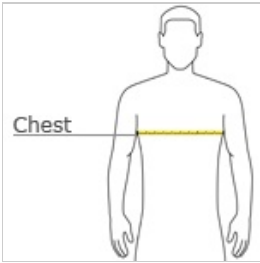

BELLA+CANVAS.

BELLA+CANVAS® Youth Sponge Fleece Pullover Hoodie BC3719Y

- Tear-away label
- Side seamed
- Solid Colors: 7-ounce, 52/48 Airlume combed and ring spun cotton/poly fleece, 32 singles
- Athletic Heather: 7-ounce, 90/10 Airlume combed and ring spun cotton/poly fleece, 32 singles

CARE INSTRUCTIONS

Machine wash warm, inside out, with like colors. Only non-chlorine bleach. Tumble dry low. Medium iron. Do not iron decoration. Do not dry clean.

HOW TO MEASURE

CHEST WIDTH

Measure under the arm and around the fullest part of the chest with arms down, keeping tape horizontal.

SIZE CHART

	S	M	L
Size	6-8	10-12	14-16
Chest	28-30	30-32	32-34

COLOR INFORMATION

Athletic Heather
PMS 428U

Black
PMS BLACK C

Dark Grey Heather
PMS 426C

Navy
PMS 533C