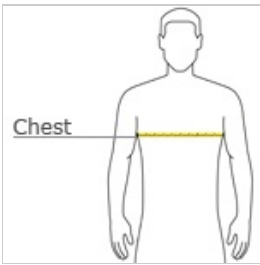

BELLA+CANVAS.

DISCONTINUED BELLA+CANVAS® Men's Long Body Urban Tee. BC3006

- Retail fit
- Tear-away label
- Longer body
- Side seamed
- Rounded drop tail hem
- Solid Colors: 4.2-ounce, 100% Airlume combed and ring spun cotton, 32 singles
- Heather CVC Colors: 52/48 Airlume combed and ring spun cotton/poly

CARE INSTRUCTIONS

Machine wash warm, inside out, with like colors. Only non-chlorine bleach. Tumble dry low. Medium iron. Do not iron decoration. Do not dry clean.

front

back

HOW TO MEASURE

CHEST WIDTH

Measure under the arm and around the fullest part of the chest with arms down, keeping tape horizontal.

SIZE CHART

	S	M	L	XL	2XL	3XL
Size	34-37	38-41	42-45	46-49	50-53	54-57

COLOR INFORMATION