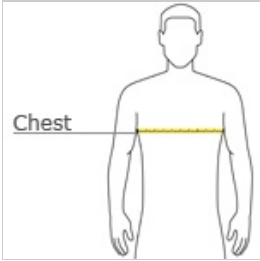

# DISCONTINUED Gildan Performance® Core Hooded T-Shirt. 46500

- 4.7-ounce, 100% filament polyester
- Moisture-wicking
- Anti-odor properties
- Snag resistant
- Unlined 3-piece hood with double-needle topstitch
- Tearaway label
- Back neck tape
- Pouch pocket
- Double-needle sleeves and hem

### HOW TO MEASURE

#### CHEST WIDTH

Measure under the arm and around the fullest part of the chest with arms down, keeping tape horizontal.