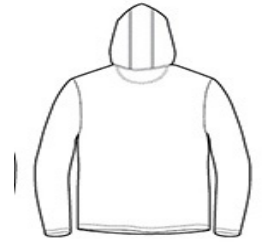

DISCONTINUED Gildan Performance® Core Hooded T-Shirt. 46500

- 4.7-ounce, 100% filament polyester
- Moisture-wicking
- Anti-odor properties
- Snag resistant
- Unlined 3-piece hood with double-needle topstitch
- Tearaway label
- Back neck tape
- Pouch pocket
- Double-needle sleeves and hem

CARE INSTRUCTIONS

Maximum washing temperature 30 c, inside out, with like colors. Only oxygen/non-chlorine bleach allowed. Tumble dry at low temperature, max 60 c. Do not iron. Do not dry clean.

back

HOW TO MEASURE

CHEST WIDTH

Measure under the arm and around the fullest part of the chest with arms down, keeping tape horizontal.

SIZE CHART

	S	M	L	XL	2XL	3XL
Chest	34-36	38-40	42-44	46-48	50-52	54-56

COLOR INFORMATION

*Not all sizes are available in every color.